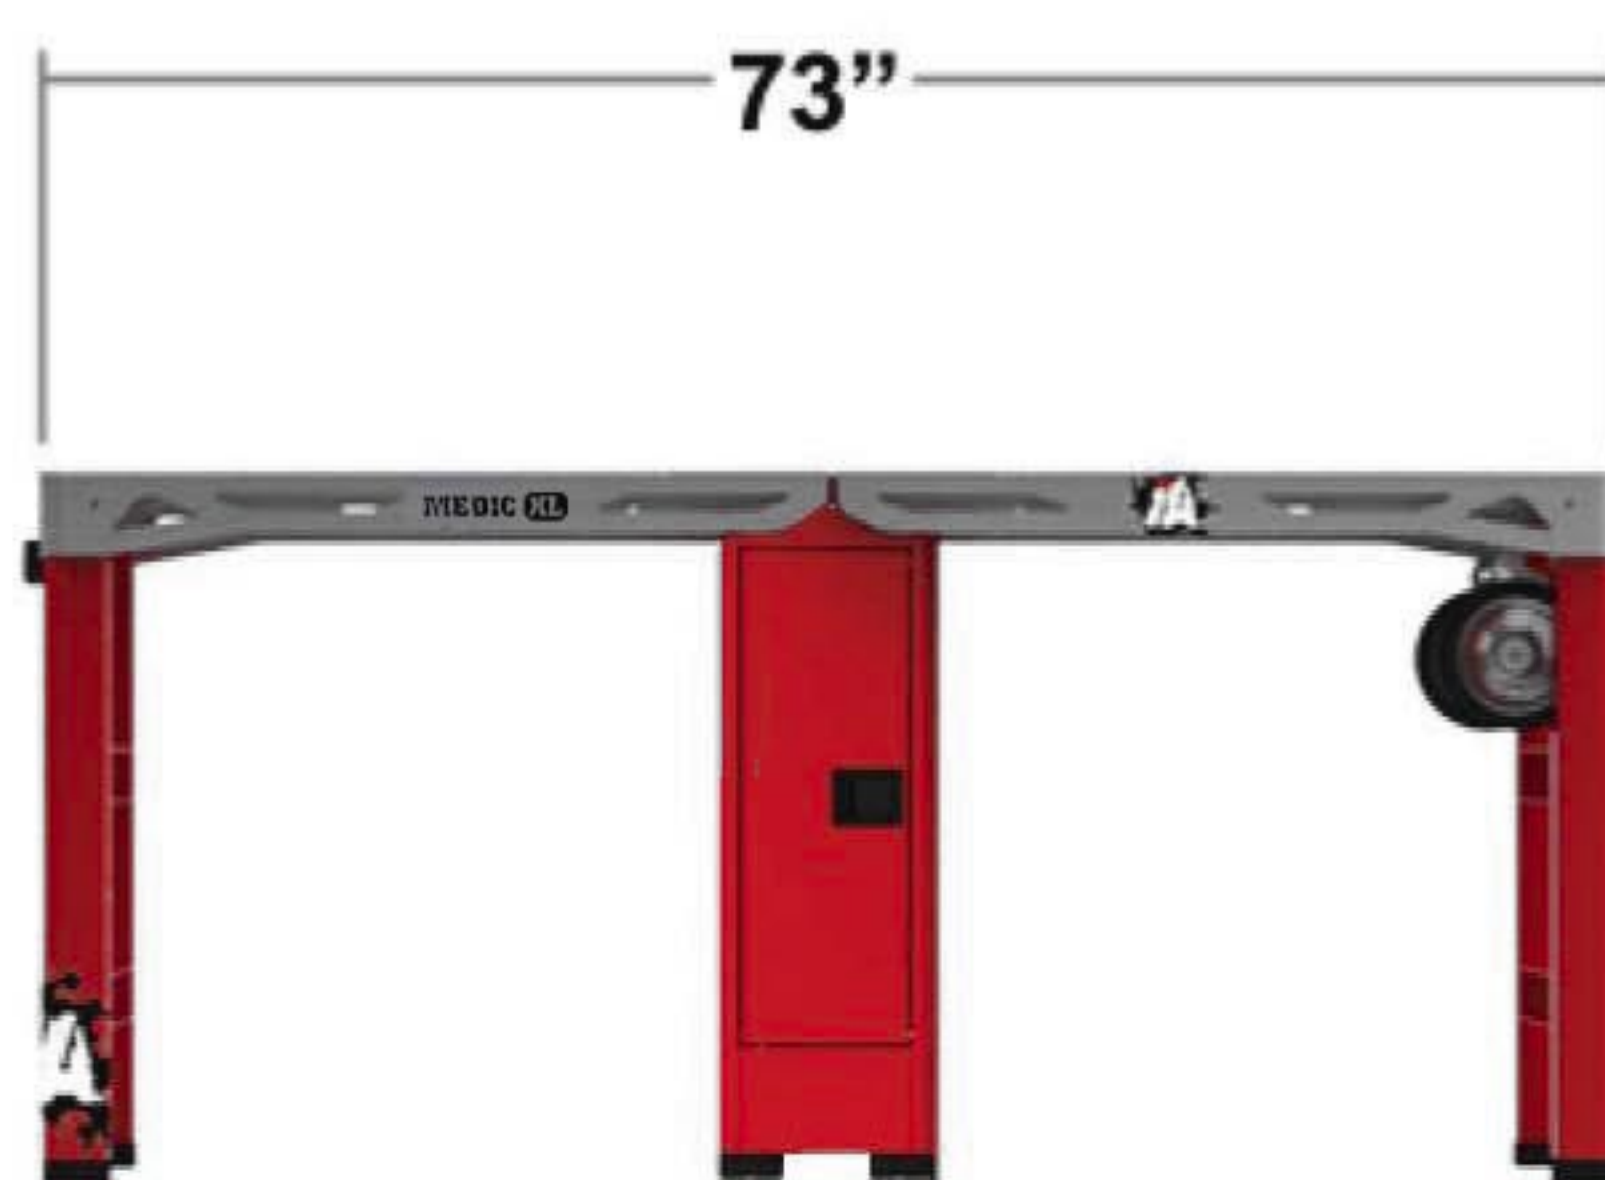

Features

Locking Cabinet Doors

Options

Custom team graphics and colors

All Weather Storage Cover

Standard Product Colors

Travel Dimensions

Deployed Dimensions