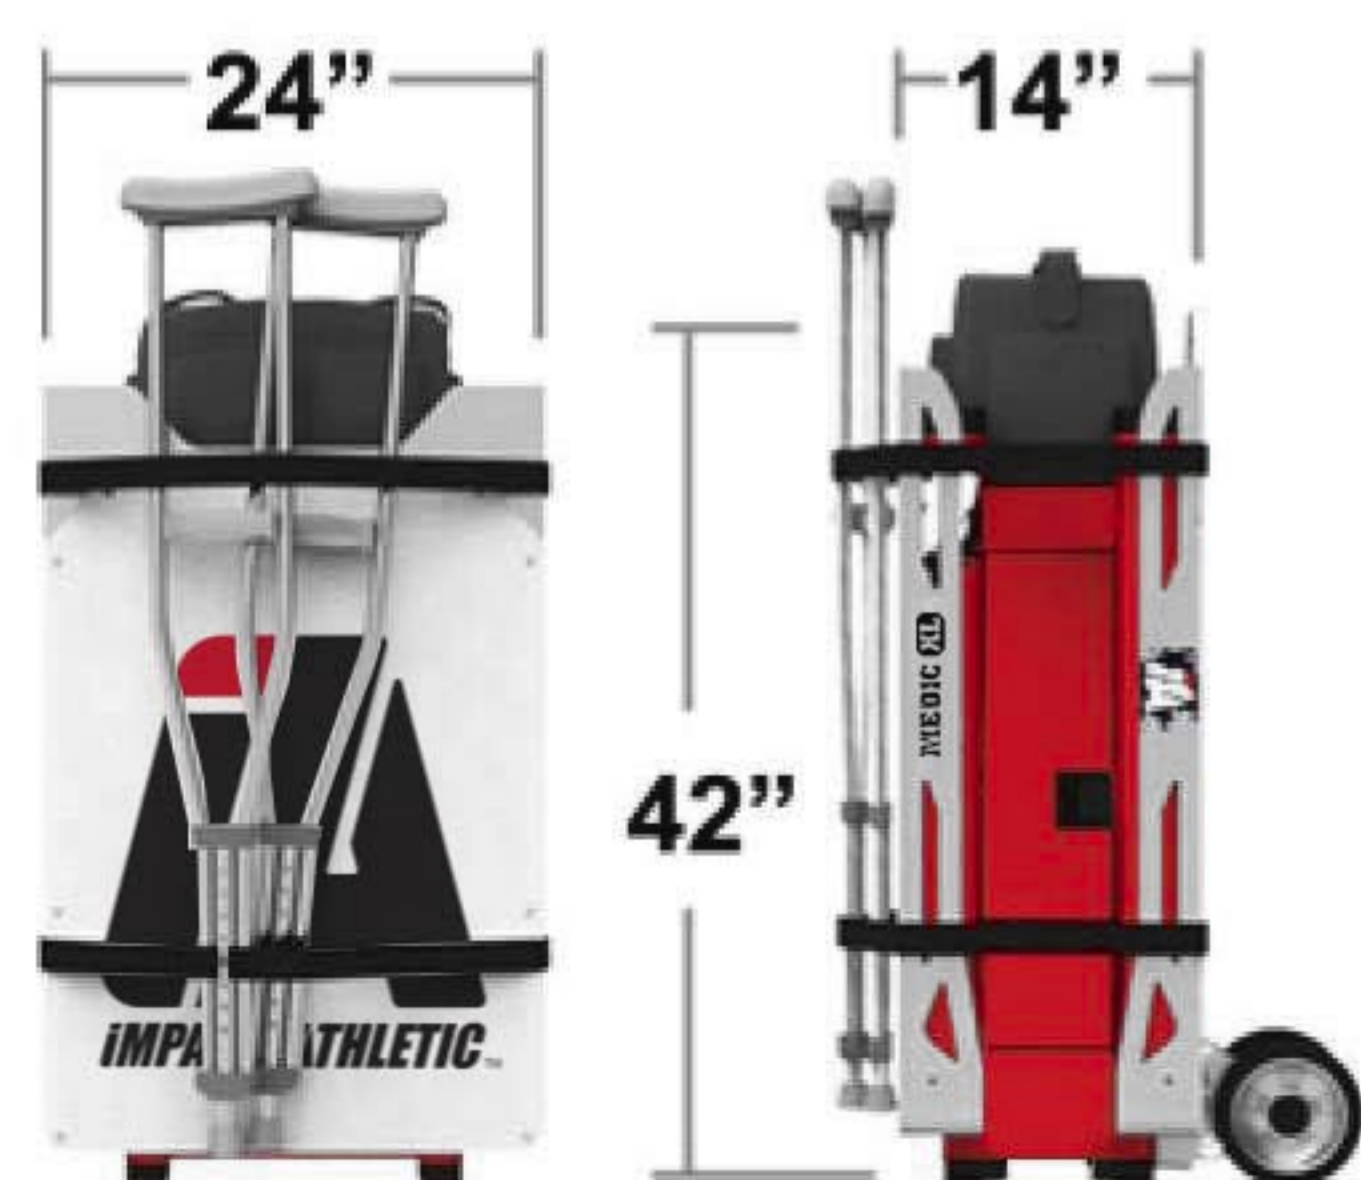

Features

Locking Cabinet Doors

Options

Custom team graphics and colors

All Weather Storage Cover

Standard Product Colors

Travel Dimensions

Deployed Dimensions